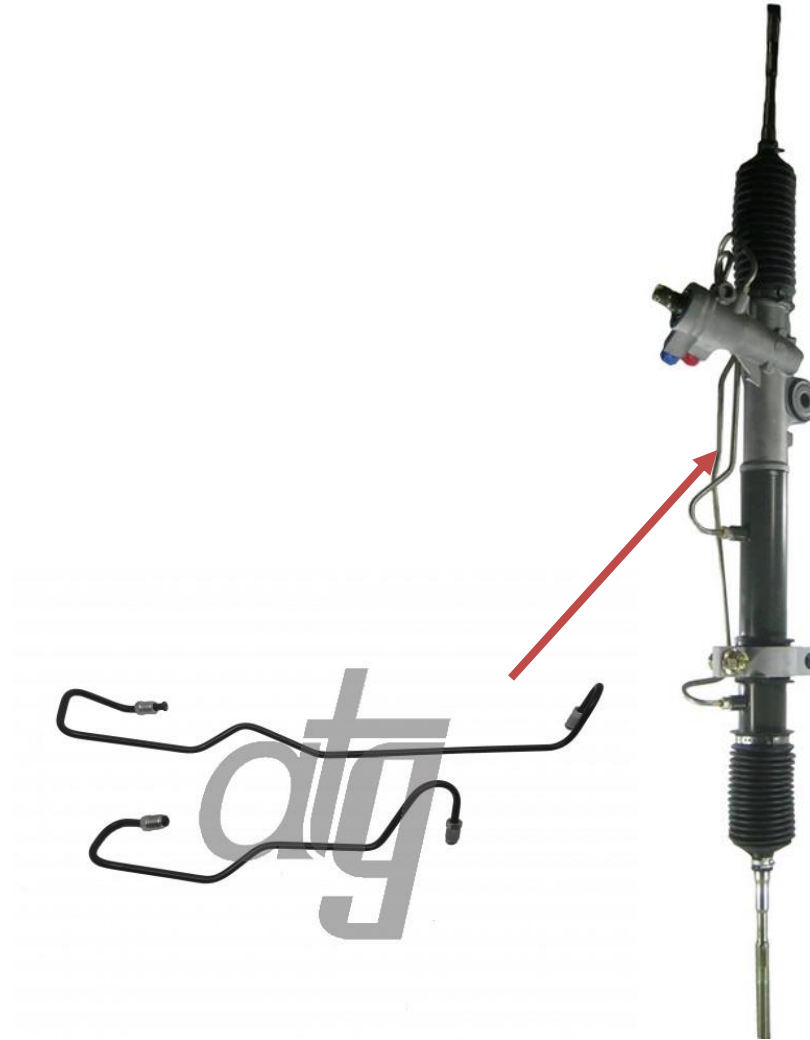

Power steering rack hard lines (tubes) Part No. 20120075

Application
NISSAN Teana (J31) 2006-2008

FITS THE FOLLOWING

Steering rack part number	Crossreferences	Application
ATGR4511RB	OEM 490019W50A NISSAN 490019W50B, 490019W50D, 490019W50A, 490019W50C	Nissan Teana I (J31) (2003 - 2008)